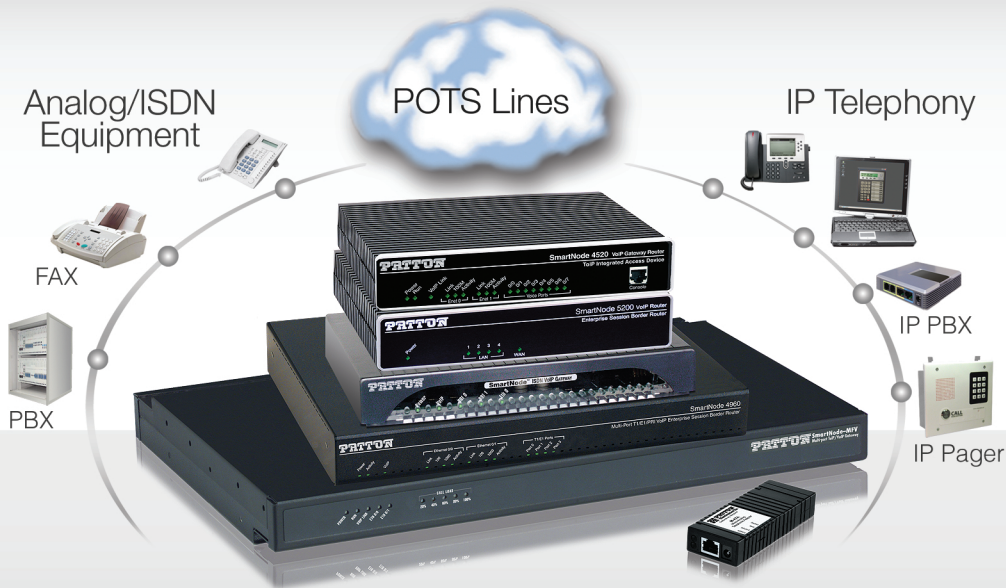

The Gateway to Lync

SmartNode[™]
VoIP Gateways and Routers

Connect it all to
Microsoft Lync

Patton's SmartNode line of products is certified for Lync, providing non-certified telephony equipment with a Gateway to Lync.