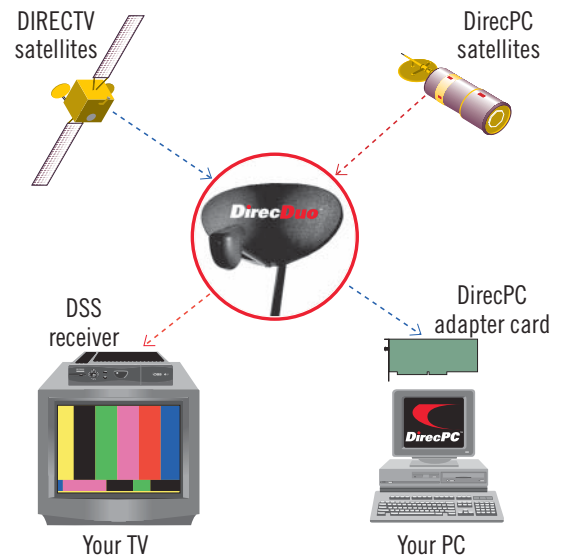

DirecDuo™

MORE TV. FASTER INTERNET. ONE DISH.

DirecDuo™ is an advanced satellite antenna which enables you to receive DIRECTV /USSB® programming *and* high-speed Internet access at up to 14 times faster than a 28.8-Kbps modem. All you need is the DirecPC™ 21-inch elliptical dish, a Digital Satellite System receiver that sits on your TV, a DirecPC™ adapter card, and our DirecPC™ software.

If you already have DSS and you want to add DirecPC or you want the ability to add DSS later and get DirecPC now, you want **DirecDuo with DirecPC** (see details below).

If you want both DSS and DirecPC now, you want the **DirecDuo Full System** (see details below).

DirecDuo™ with DirecPC

- 21-inch elliptical DirecDuo satellite dish
 - ◆ Single LNB for DirecPC
 - ◆ Dual DSS LNB
- DirecPC Satellite Access card
- DirecPC Turbo Internet software
- Universal mount
- Add a DSS® receiver to get up to 200 channels of programming from DIRECTV® and USSB® on your DirecDuo dish.

ask for Model 53-P

HOW DirecDuo WORKS

DirecDuo™ Full System

- 21-inch DirecDuo elliptical satellite dish
 - ◆ Single LNB for DirecPC
 - ◆ Dual DSS LNB
- Hughes-brand digital satellite receiver with these exclusive features:
 - ◆ Title Guide. Displays programs in an alphabetic listing for quick selection
 - ◆ OneLine™ Guide. Enables you to channel surf while watching your favorite program
 - ◆ TurboTune™. Provides quick access to your favorite channels
 - ◆ Logo Guide. Displays programs by full-color channel logos for easy selection
- DirecPC Satellite Access card
- DirecPC Turbo Internet software
- Universal mount