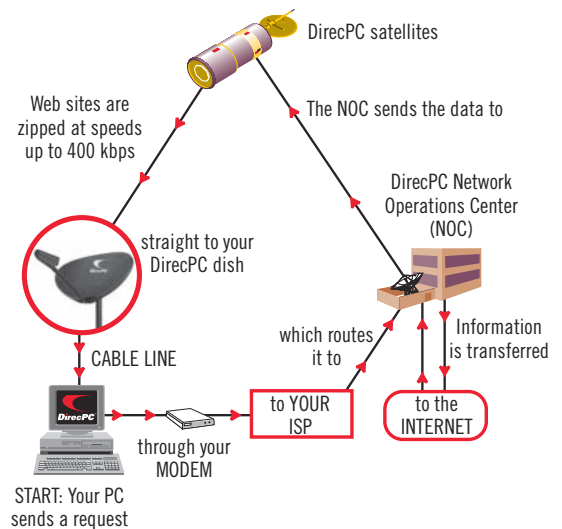

- ✓ Intel® Pentium® processor running Windows® NT 4.0
- ✓ 32 MB of RAM
- ✓ 20 MB of hard disk space
- ✓ 9600-baud (V.32) modem or faster
- ✓ Internet Service Provider account

DIRECPC IS:

- ✓ **Turbo Internet**—Fully interactive access to the Internet at speeds up to 400 Kbps—14X faster than a 28.8 modem!
- ✓ **Turbo Webcast**—Automatic broadcast delivery of the most popular Websites to your PC's hard drive
- ✓ **Turbo Newscast**—Automatic broadcast delivery of up to 30,000 Usenet Newsgroups to your PC's hard drive
- ✓ **ISP Service Included**—Dial-up access to the Internet

TURBO INTERNET™—HOW IT WORKS

DirecPC™ Turbo Internet service is a fully interactive service. It delivers its blazing speed by using the slower phone line to *send* small bits of data (requests) and by using the fast satellite link to *receive* large amounts of data (Web sites, files, etc.), the following happens:

- You dial into your Internet Service Provider (ISP) via analog modem
- You enter the Web site address into your browser
- That request goes via your analog modem to your ISP
- The ISP forwards the request to the DirecPC Network Operations Center (NOC)
- The NOC forwards your request to the Web site
- The Web site sends the requested data back to the NOC
- The NOC transmits the data up to the satellite
- The satellite transmits the data down to the DirecPC or DirecDuo antenna
- The antenna delivers the data to your PC using the DirecPC Adapter Card *at blazing speed!*

HOW DirecPC WORKS

TURBO WEBCAST™ AND TURBO NEWSCAST™—HOW THEY WORK

DirecPC™ Turbo Webcast™ and Turbo Newscast™ services are *broadcast Internet services* that you can access *without having to dial out with your modem!* Using the DirecPC Electronic Program Guide (EPG), you choose from a Turbo Webcast listing of top web sites and a Turbo Newscast listing of 30,000 Usenet newsgroups. The DirecPC software then “captures” the selected web sites and newsgroups as they are broadcast by the DirecPC satellite and automatically stores them on your PC’s disk drive.

News-oriented web sites are typically updated every half-hour. Entertainment-oriented web sites are typically updated several times per day. Usenet newsgroups are updated daily.

Depending on the size and complexity of the web site, you will typically receive and store 3 to 4 levels of the web site. When you want to go to areas that are not stored, DirecPC Turbo Internet automatically dials into the Internet and takes you to the desired web page.

DirecPC™ HERE'S WHAT YOU'LL GET

	RESIDENTIAL		BUSINESS
	Executive Surfer <i>Your time is valuable. When you go on the Web you need immediate results.</i>	Family Surfer <i>Your family's on the Web all the time. You need speed, and lots of it.</i>	Office Surfer <i>It may be a small office, but you need speed in a big way—and the ability to network.</i>
Price	$29.99 per month	$49.99 per month	$129.99 per month
Availability	24 hours a day	24 hours a day	24 hours a day
Online Time (Turbo Internet and ISP Service)	25 hours per month	100 hours per month	200 hours per month
E-Mail Accounts	One	One	Four