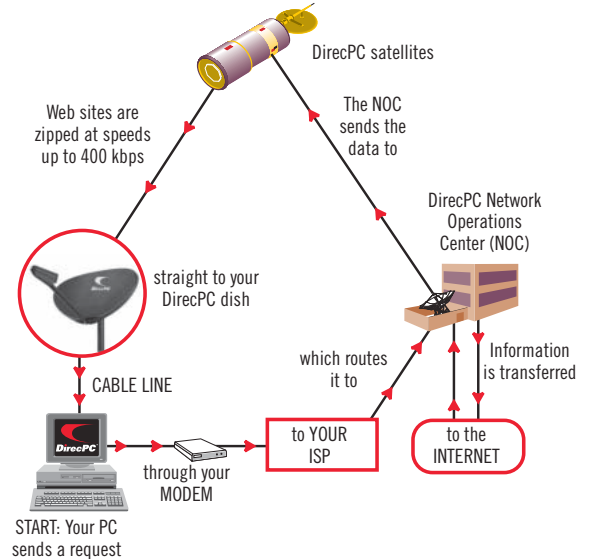

HOW DirecPC WORKS