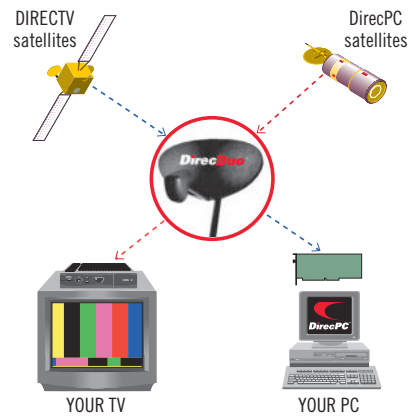

HOW DirecDuo WORKS