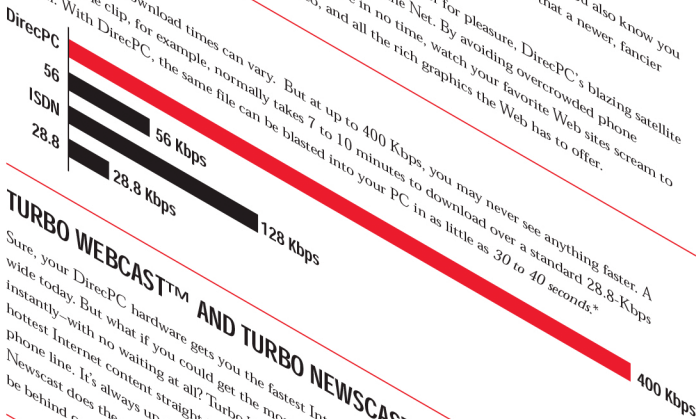

DirecPC™

Surf the Internet at up to
faster than a 56 Kbps modem

SATELLITE ACCESS CARD

SATISFY YOUR NEED FOR SPEED.

You've gotten a taste of what the Internet can offer, and you want to dive in, head first. But you also know you can't really enjoy the Web until you're surfing at serious speeds—and you're pretty sure that a newer, fancier phone modem is not the way to get there. That's where DirecPC comes in. Whether you're online for business or for pleasure, DirecPC's blazing satellite access speed enables you to finally realize the true potential of the Net. By avoiding overcrowded phone networks, you'll download time-critical files and software in no time, watch your favorite Web sites stream to life, and—finally—enjoy live audio, seamless video, and all the rich graphics the Web has to offer.

HOW FAST IS IT?

As always, specific download times can vary. But at up to 400 Kbps, you may never see anything faster. A 2-Mbyte movie clip, for example, normally takes 7 to 10 minutes to download over a standard 28.8-Kbps modem. With DirecPC, the same file can be blasted into your PC in as little as 30 to 40 seconds.*

TURBO WEBCAST™ AND TURBO NEWSCAST™

Sure, your DirecPC hardware gets you the fastest Internet access available nationwide today. But what if you could get the most popular sites on the Web instantly—with no waiting at all? Turbo Webcast does that for you—delivering the hottest Internet content straight into your PC by satellite, without tying up your phone line. It's always up to date, and always there when you need it. Turbo Newscast does the same thing for your favorite Usenet newsgroups—so you'll never be behind on the news that matters to you.